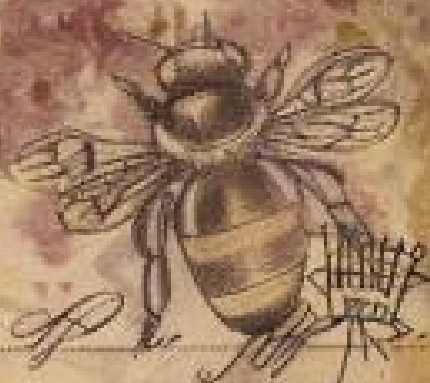

ORIGINAL TYPE

Miss Tucker

*To sum.*

*Pyronia colli*

MAY 1881	
1	...
2	...
3	...
4	...
5	...
6	...
7	...
8	...
9	...
10	...
11	...
12	...
13	...
14	...
15	...
16	...
17	...
18	...
19	...
20	...
21	...
22	...
23	...
24	...
25	...
26	...
27	...
28	...
29	...
30	...
31	...

Various other species of bees are  
 mentioned in the text, describing their habits and uses in agriculture and domestic life.

*Chickadee, 1881.*

Blüthen

Bienen

Bienen

Blüthen

B. - P. v. M.

Bois Van Fout  
- A. S. S.

3/10 1/11

W. van Gort

Handwritten text in cursive script, partially obscured by a grid pattern. The text is faint and difficult to read, but appears to be a list or notes. The grid consists of horizontal and vertical lines forming a table-like structure.