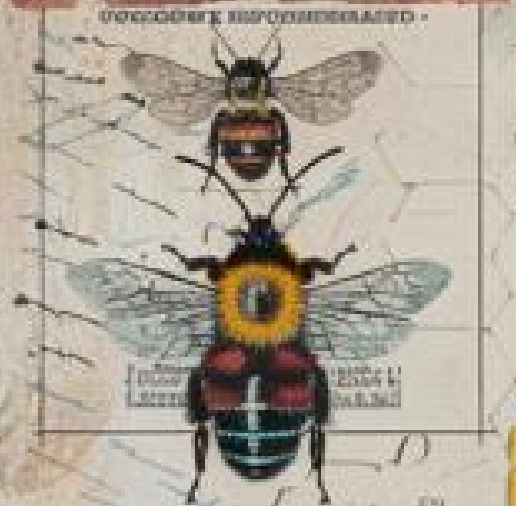

ORIGINAL TYPE

Miss Tucker

*To sum.*

*Pyronia colli*

MAY 1881	
1	...
2	...
3	...
4	...
5	...
6	...
7	...
8	...
9	...
10	...
11	...
12	...
13	...
14	...
15	...
16	...
17	...
18	...
19	...
20	...
21	...
22	...
23	...
24	...
25	...
26	...
27	...
28	...
29	...
30	...
31	...

Various other species of bees are  
 mentioned in the text, describing their habits and uses in agriculture and domestic life.

*Chickadee, 1881.*

Blüthen

Bienen

Bienen

Blüthen

B. - P. v. M.

Bois Van Fout  
- A. S. S.

3/10 1/11

W. van Gort

Handwritten text in cursive script, partially obscured by a grid pattern. The text is faint and difficult to read, but appears to be a list or notes. The grid consists of horizontal and vertical lines forming a table-like structure.