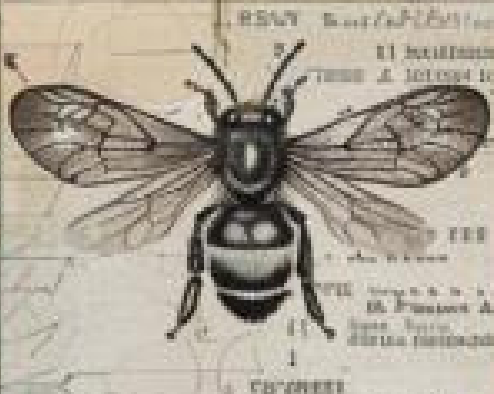

ORIGINAL TYPE

Miss Tucker

*To sum.*

*Pyronia colli*

MAY 1881	
1	...
2	...
3	...
4	...
5	...
6	...
7	...
8	...
9	...
10	...
11	...
12	...
13	...
14	...
15	...
16	...
17	...
18	...
19	...
20	...
21	...
22	...
23	...
24	...
25	...
26	...
27	...
28	...
29	...
30	...
31	...

Various other species of bees are  
 mentioned in the text, describing their habits and uses in agriculture and domestic life.

*Chickadee, 1881.*

Blüthen

Bienen

Bienen

Blüthen

B. - P. v. M.

Bois Van Fout  
- A. S. S.

3/10 1/11

W. van Gort

Handwritten text in cursive script, partially obscured by a grid pattern. The text is faint and difficult to read, but appears to be a list or notes. The grid consists of horizontal and vertical lines forming a table-like structure.